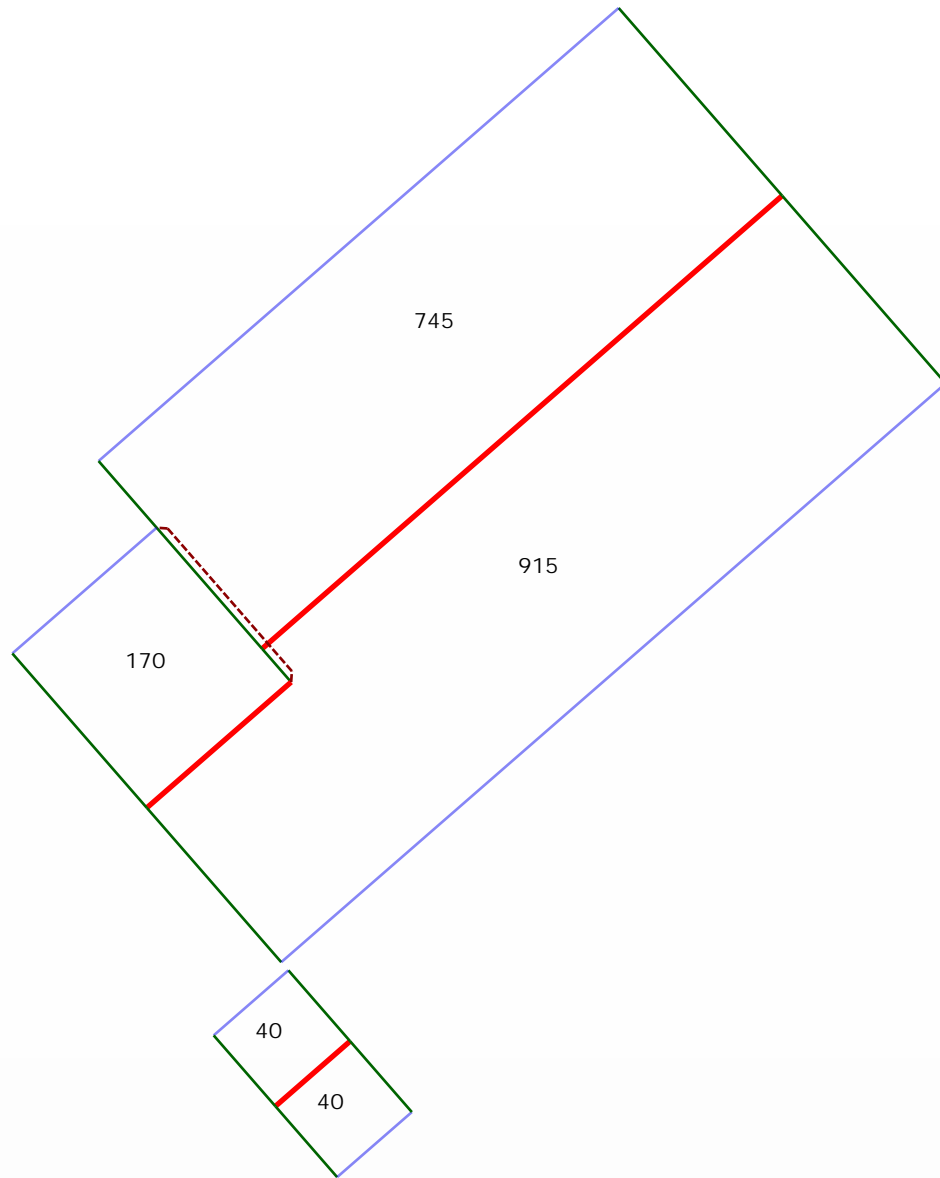

### Pitch Diagram

Roofing Inc.  
123 Main St  
Houston, Texas 77095

Property Address:  
12345 Main St  
Houston, TX 77009

This Report is Made by:  
**RoofEZ.com**  
Accurate Measurements, EZ Savings!  
We take measuring to the next level

### Area Diagram

Total Squares: 19SQ  
Total Area: 1911sqft  
Total Planes: 6

Roofing Inc.  
 123 Main St  
 Houston, Texas 77095

Property Address:  
 12345 Main St  
 Houston, TX 77009

This Report is Made by:  
**RoofEZ.com**  
 Accurate Measurements, EZ Savings!  
 We take measuring to the next level

### Notes Diagram

- A : 40 sqft.
- B : 40 sqft.
- C : 170 sqft.
- D : 745 sqft.
- E : 915 sqft. (6 edges, 2 planes)

Your Logo

Roofing Inc.  
123 Main St  
Houston, Texas 77095

Property Address:  
12345 Main St  
Houston, TX 77009