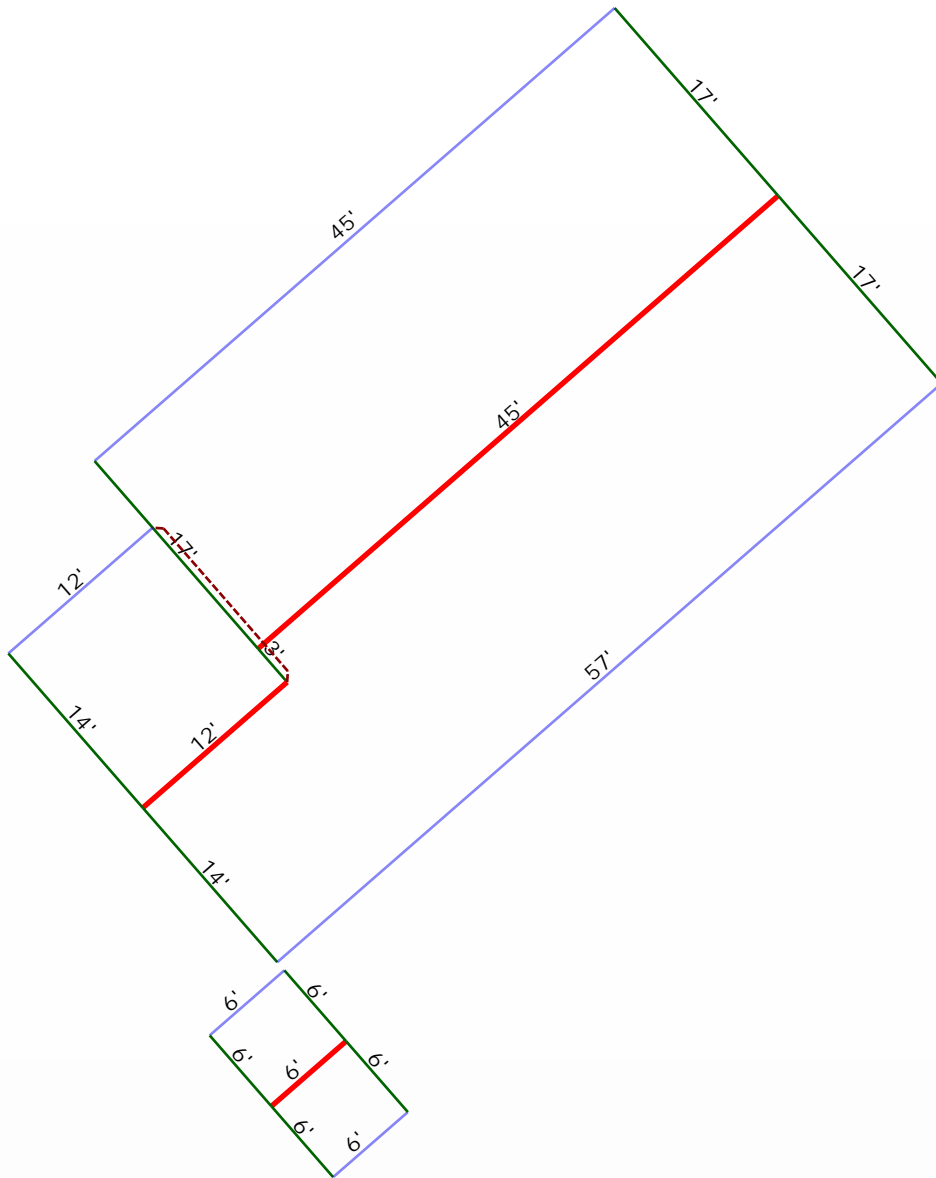

### Roof Summary Info

Total Squares: 195Q  
 Total Area: 1911sqft  
 Total Planes: 6

Ridge Count: 3  
 Ridge Length: 63'  
 Eave Count: 5  
 Eave Length: 127'  
 Rake Count: 10  
 Rake Length: 106'  
 Hip Count: 0  
 Hip Length:  
 Valley Count: 0  
 Valley Length:  
 Step Flashing Length: 15'

### Report Contents

Length Diagram	page 2
Pitch Diagram	page 3
Area Diagram	page 4
Notes Diagram	page 5
Images	page 6
Waste Calculation	page 7

Roofing Inc.  
 123 Main St  
 Houston, Texas 77095

Property Address:  
 12345 Main St  
 Houston, TX 77009

### Length Diagram

Ridge Length: 63'  
 Eave Length: 127'  
 Rake Length: 106'  
 Hip Length:  
 Valley Length:  
 Step Flashing Length: 15'  
 Apron Flashing Length:

Roofing Inc.  
123 Main St  
Houston, Texas 77095