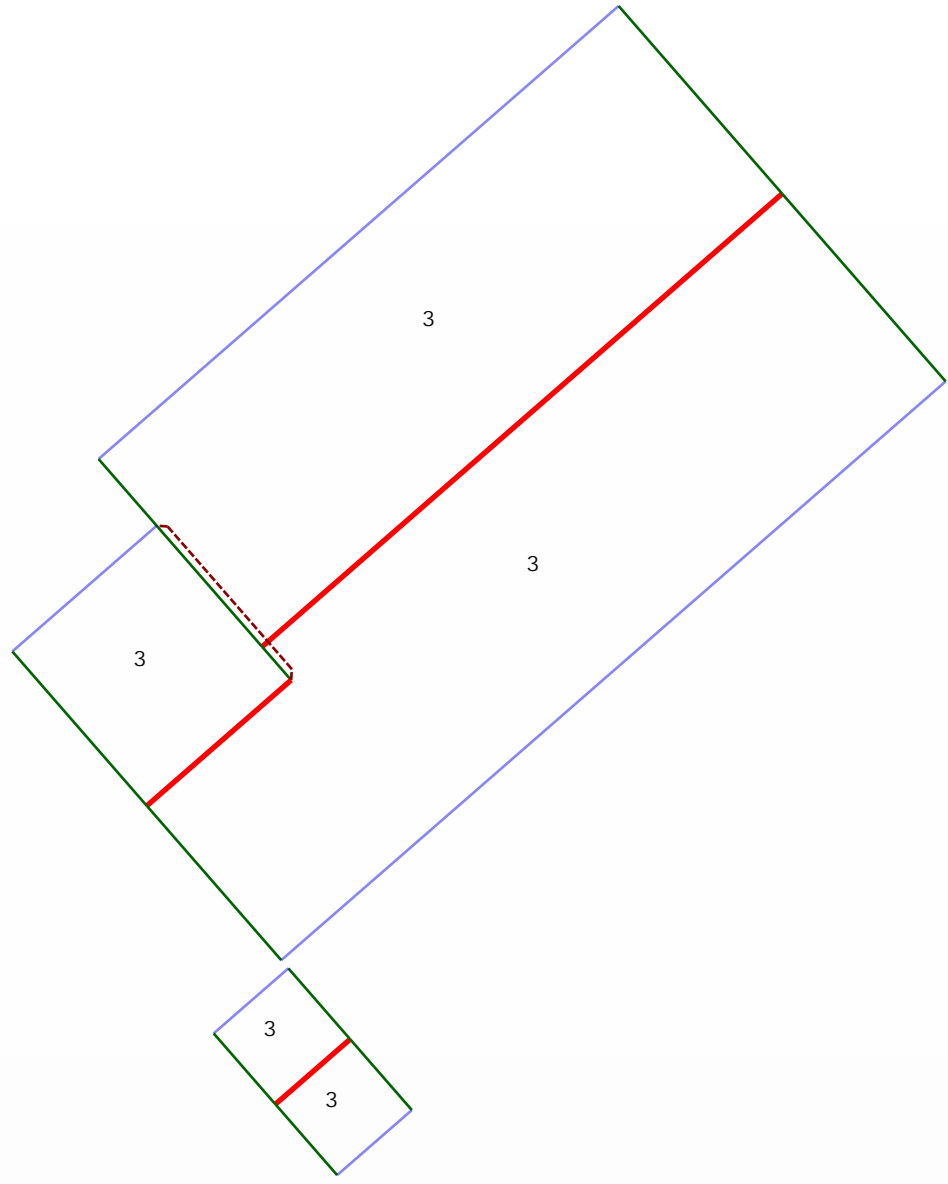

Pitch Diagram