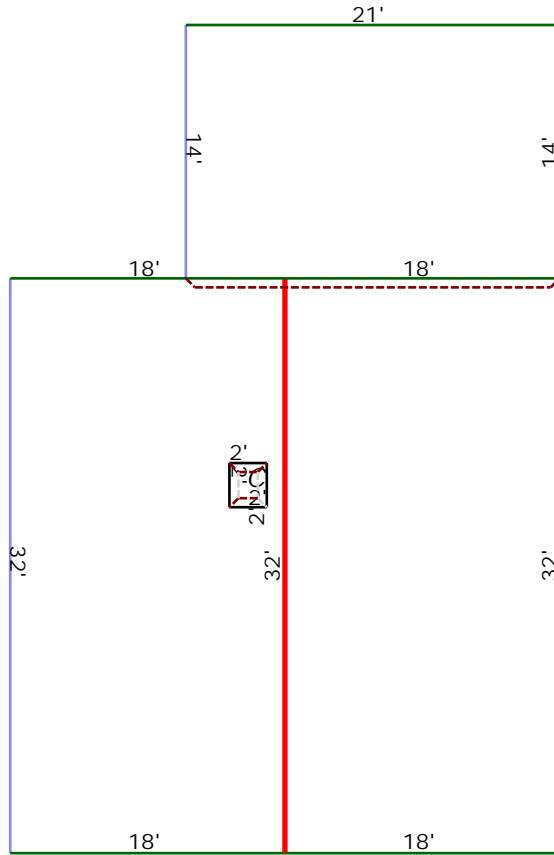

Roof Summary Page

Roof Summary Info
Total Squares: 16SQ
Total Area: 1605sqft
Total Planes: 7

Ridge Count: 2
 Ridge Length: 45'
 Eave Count: 6
 Eave Length: 117'
 Rake Count: 9
 Rake Length: 119'
 Hip Count: 0
 Hip Length:
 Valley Count: 0
 Valley Length:
 Apron Flashing Length: 15'
 Step Flashing Length: 30'
Total Chimneys: 1

Report Contents

Length Diagram	page 2
Pitch Diagram	page 3
Area Diagram	page 4
Notes Diagram	page 5
Images	page 6
Waste Calculation	page 7

Roofing Inc.
123 Main St
Houston, Texas 77095

Property Address:
12345 Main St
Houston, TX 77009

This Report is Made by:
RoofEZ.com
Accurate Measurements, EZ Savings!
We take measuring to the next level

Length Diagram

- Ridge Length: 45'
- Eave Length: 117'
- Rake Length: 119'
- Hip Length:
- Valley Length:
- Step Flashing Length: 30'
- Apron Flashing Length: 15'