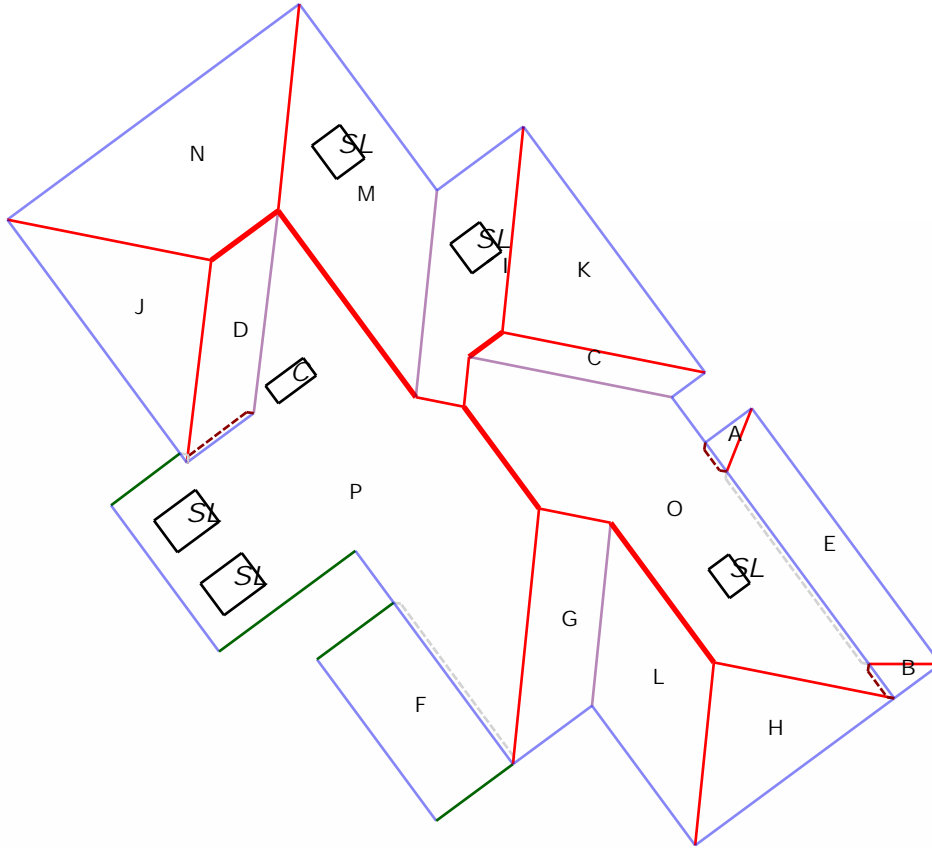

This Report is Made by:
RoofEZ.com
Accurate Measurements, EZ Savings!
We take measuring to the next level

Length Diagram

Ridge Length: 64'
Eave Length: 332'
Rake Length: 57'
Hip Length: 237'
Valley Length: 97'
Step Flashing Length: 44'
Apron Flashing Length: 55'

Pitch Diagram

Your Logo

Roofing Inc.
123 Main St
Houston, Texas 77095

Property Address:
123 Sample St
City, State 12345

This Report is Made by:
RoofEZ.com
Accurate Measurements, EZ Savings!
We take measuring to the next level

Notes Diagram

- A : 15 sqft.
- B : 16 sqft.
- C : 84 sqft.
- CHIMNEY(s) : 1 planes.
- D : 168 sqft.
- E : 186 sqft. (2 planes)
- F : 198 sqft. (2 planes)
- G : 214 sqft.
- H : 224 sqft.
- I : 236 sqft. (2 planes)
- J : 296 sqft.
- K : 298 sqft.
- L : 301 sqft.
- M : 454 sqft.
- N : 457 sqft.
- O : 769 sqft. (2 planes)
- P : 1343 sqft. (3 planes)
- SKYLIGHT(s) : 5 planes.