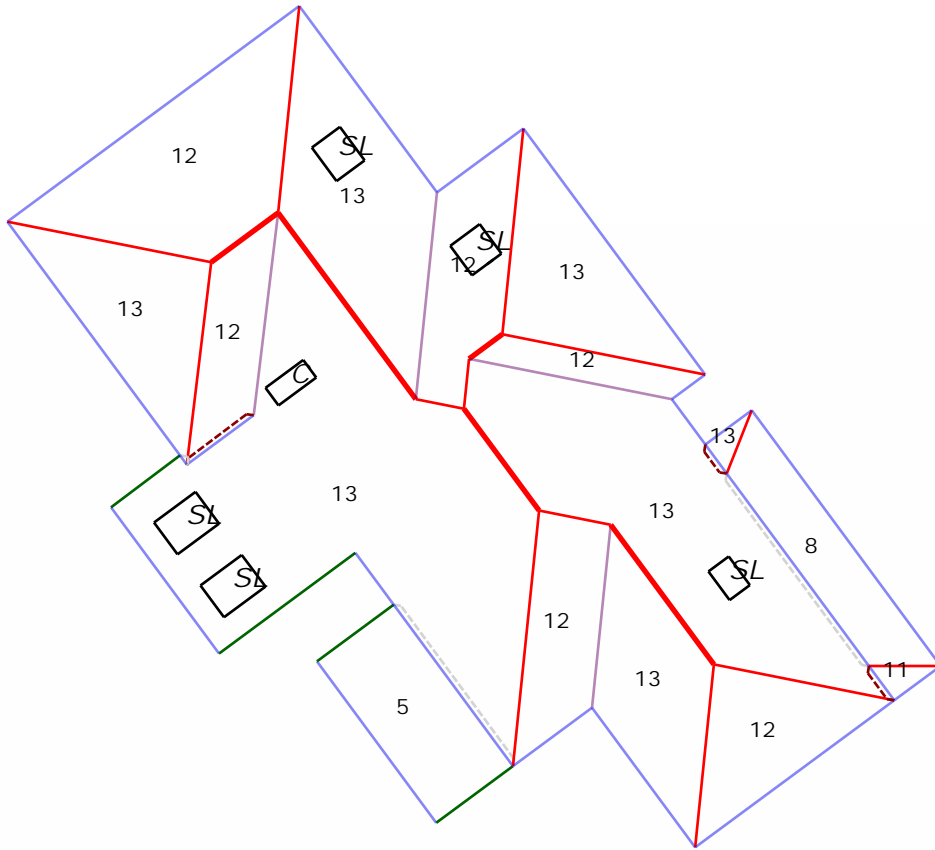

Your Logo

Roofing Inc.
123 Main St
Houston, Texas 77095

Property Address:
123 Sample St
City, State 12345

This Report is Made by:
RoofEZ.com
Accurate Measurements, EZ Savings!
We take measuring to the next level

Pitch Diagram