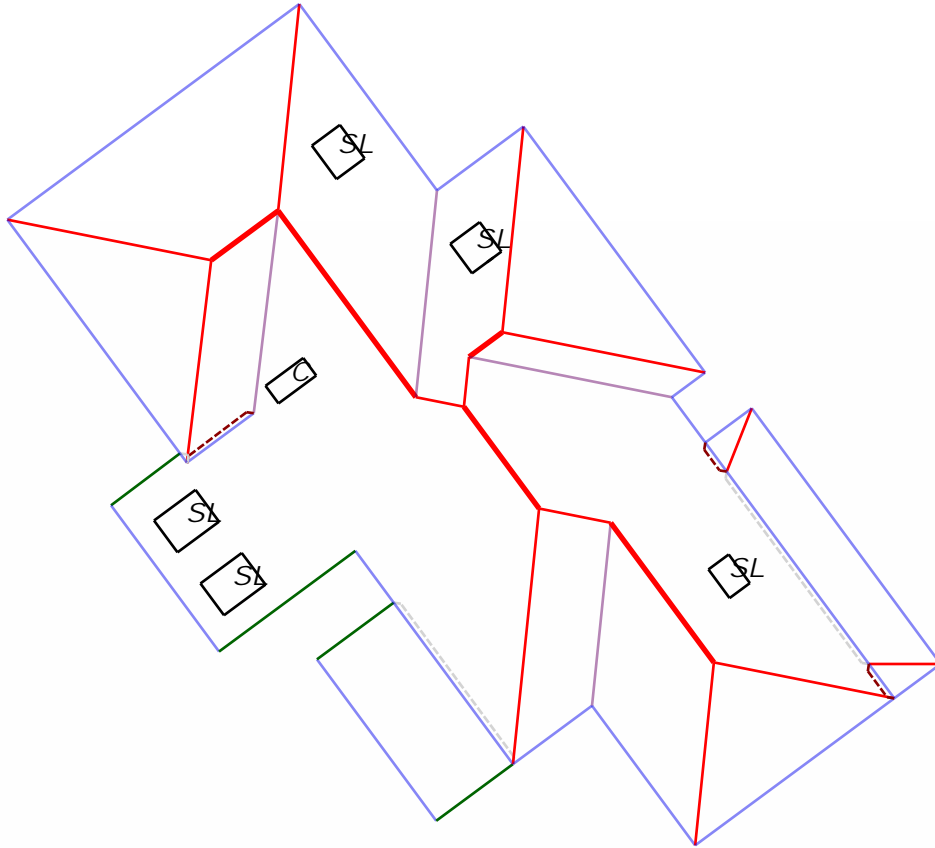

Your Logo

Roofing Inc.
123 Main St
Houston, Texas 77095

Property Address:
123 Sample St
City, State 12345

This Report is Made by:
RoofEZ.com
Accurate Measurements, EZ Savings!
We take measuring to the next level

Roof Summary Page

Roof Summary Info

Total Squares: 53SQ
Total Area: 5260sqft
Total Planes: 28
Total Chimneys: 1
Total Skylights: 5

Ridge Count: 5
Ridge Length: 64'
Eave Count: 17
Eave Length: 332'
Rake Count: 4
Rake Length: 57'
Hip Count: 13
Hip Length: 237'
Valley Count: 4
Valley Length: 97'
Apron Flashing Length: 55'
Step Flashing Length: 44'

Report Contents

Length Diagram	page 2
Pitch Diagram	page 3
Area Diagram	page 4
Notes Diagram	page 5
Images	page 6
Waste Calculation	page 7

Your Logo

Roofing Inc.
123 Main St
Houston, Texas 77095

Property Address:
123 Sample St
City, State 12345

This Report is Made by:
RoofEZ.com
Accurate Measurements, EZ Savings!
We take measuring to the next level

Length Diagram

Ridge Length: 64'
Eave Length: 332'
Rake Length: 57'
Hip Length: 237'
Valley Length: 97'
Step Flashing Length: 44'
Apron Flashing Length: 55'