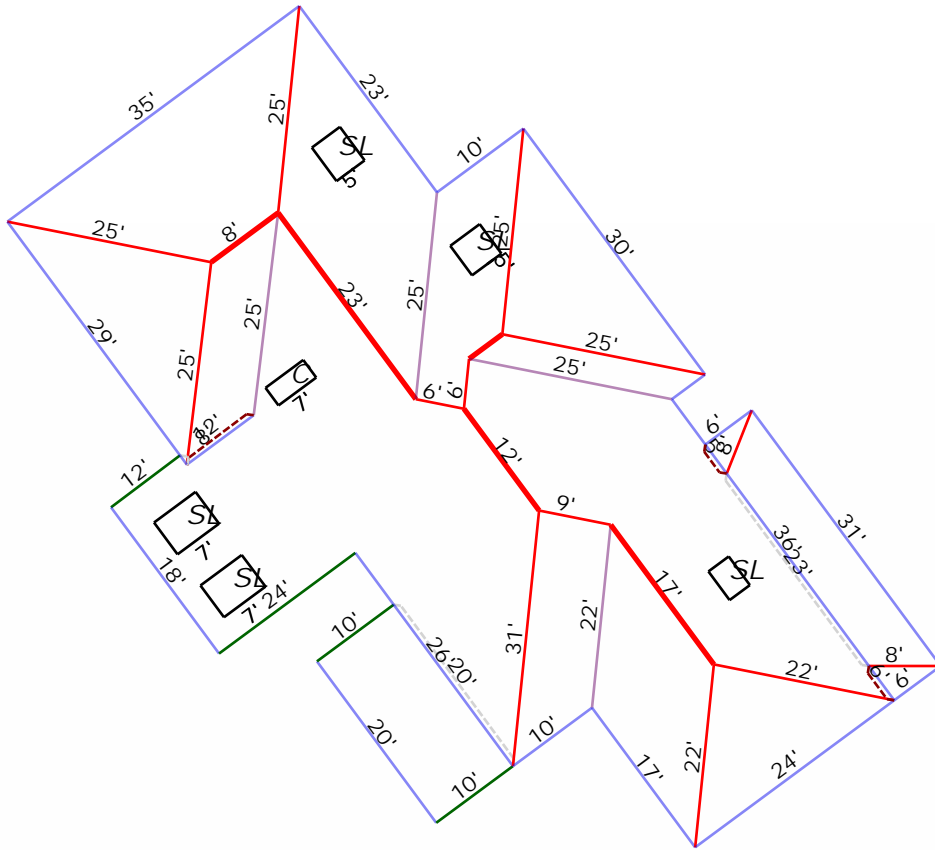

Roof Summary Page

Roof Summary Info

Total Squares: 53SQ
Total Area: 5260sqft
Total Planes: 28
Total Chimneys: 1
Total Skylights: 5

Ridge Count: 5
Ridge Length: 64'
Eave Count: 17
Eave Length: 332'
Rake Count: 4
Rake Length: 57'
Hip Count: 13
Hip Length: 237'
Valley Count: 4
Valley Length: 97'
Apron Flashing Length: 55'
Step Flashing Length: 44'

Report Contents

Length Diagram	page 2
Pitch Diagram	page 3
Area Diagram	page 4
Notes Diagram	page 5
Images	page 6
Waste Calculation	page 7

Your Logo

Roofing Inc.
123 Main St
Houston, Texas 77095

Property Address:
123 Sample St
City, State 12345

This Report is Made by:
RoofEZ.com
Accurate Measurements, EZ Savings!
We take measuring to the next level

Length Diagram

Ridge Length: 64'
Eave Length: 332'
Rake Length: 57'
Hip Length: 237'
Valley Length: 97'
Step Flashing Length: 44'
Apron Flashing Length: 55'