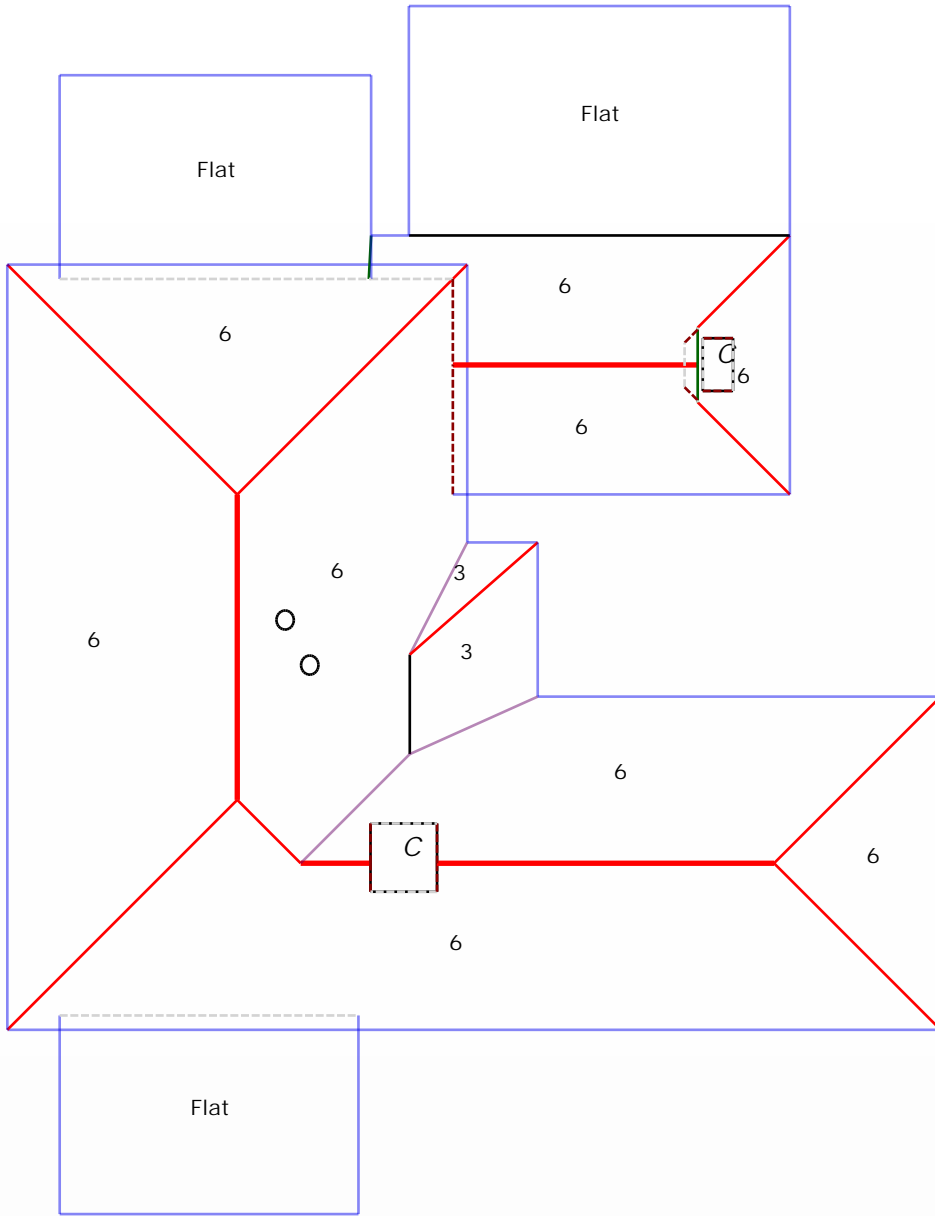

Roofing Inc.
123 Main St.
Houston, Texas 77095

Property Address:
123 Sample St
Houston, TX 75060

This Report is Made by:
RoofEZ.com
Accurate Measurements, EZ Savings!
We take measuring to the next level

Pitch Diagram