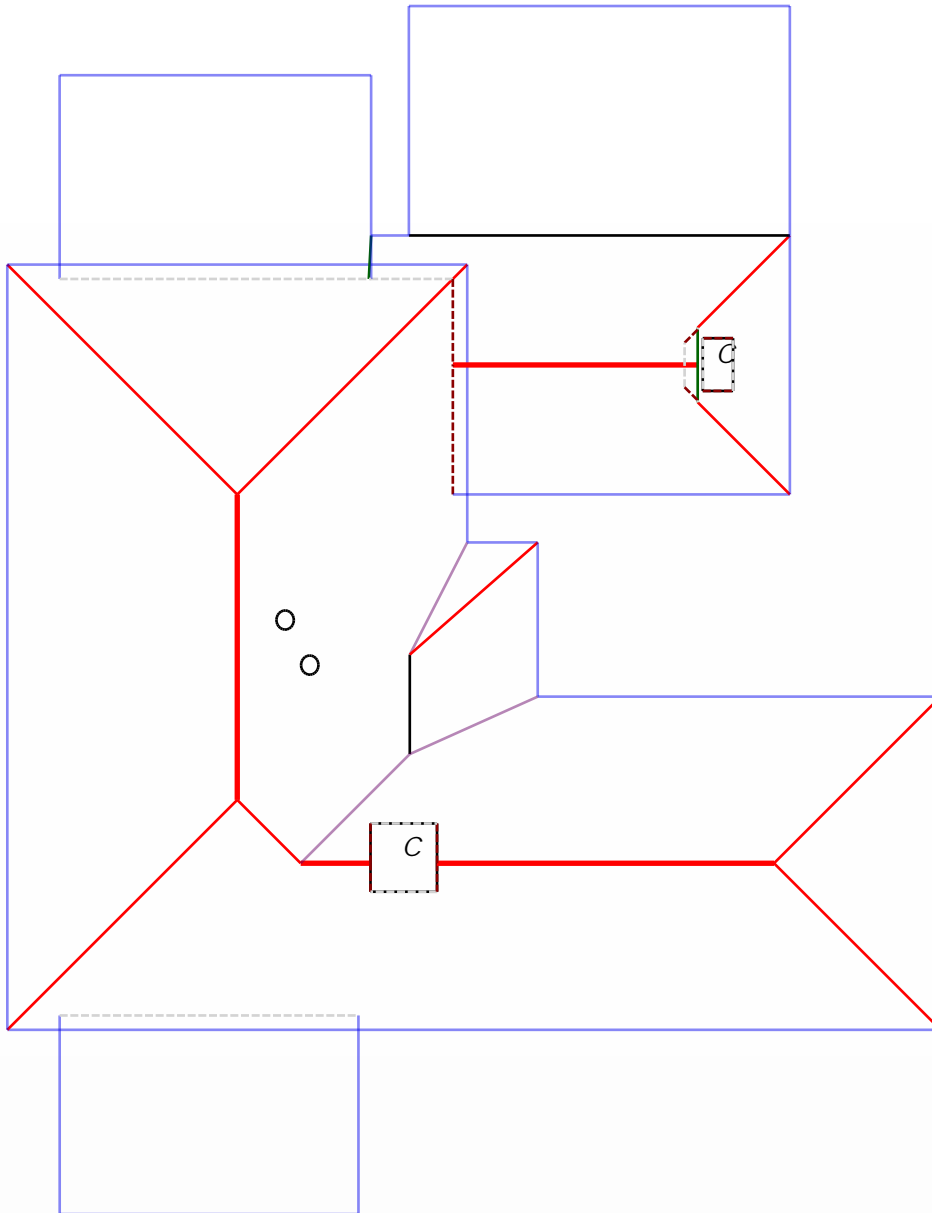

Roofing Inc.
123 Main St.
Houston, Texas 77095

Property Address:
123 Sample St
Houston, TX 75060

This Report is Made by:
RoofEZ.com
Accurate Measurements, EZ Savings!
We take measuring to the next level

Roof Summary Page

Roof Summary Info

Total Squares: 415Q
Total Area: 4115sqft
Slope Area: 3131sqft
Flat Area: 984sqft
Total Planes: 23

Ridge Count: 4
Ridge Length: 65'
Eave Count: 20
Eave Length: 430'
Rake Count: 3
Rake Length: 9'
Hip Count: 9
Hip Length: 141'
Valley Count: 3
Valley Length: 30'
Apron Flashing Length: 67'
Step Flashing Length: 34'
Total Chimneys: 2
Pipe Vents: 2

This Report is Made by:
RoofEZ.com
Accurate Measurements, EZ Savings!
We take measuring to the next level

Length Diagram

Ridge Length: 65'
Eave Length: 430'
Rake Length: 9'
Hip Length: 141'
Valley Length: 30'
Step Flashing Length: 34'
Apron Flashing Length: 67'