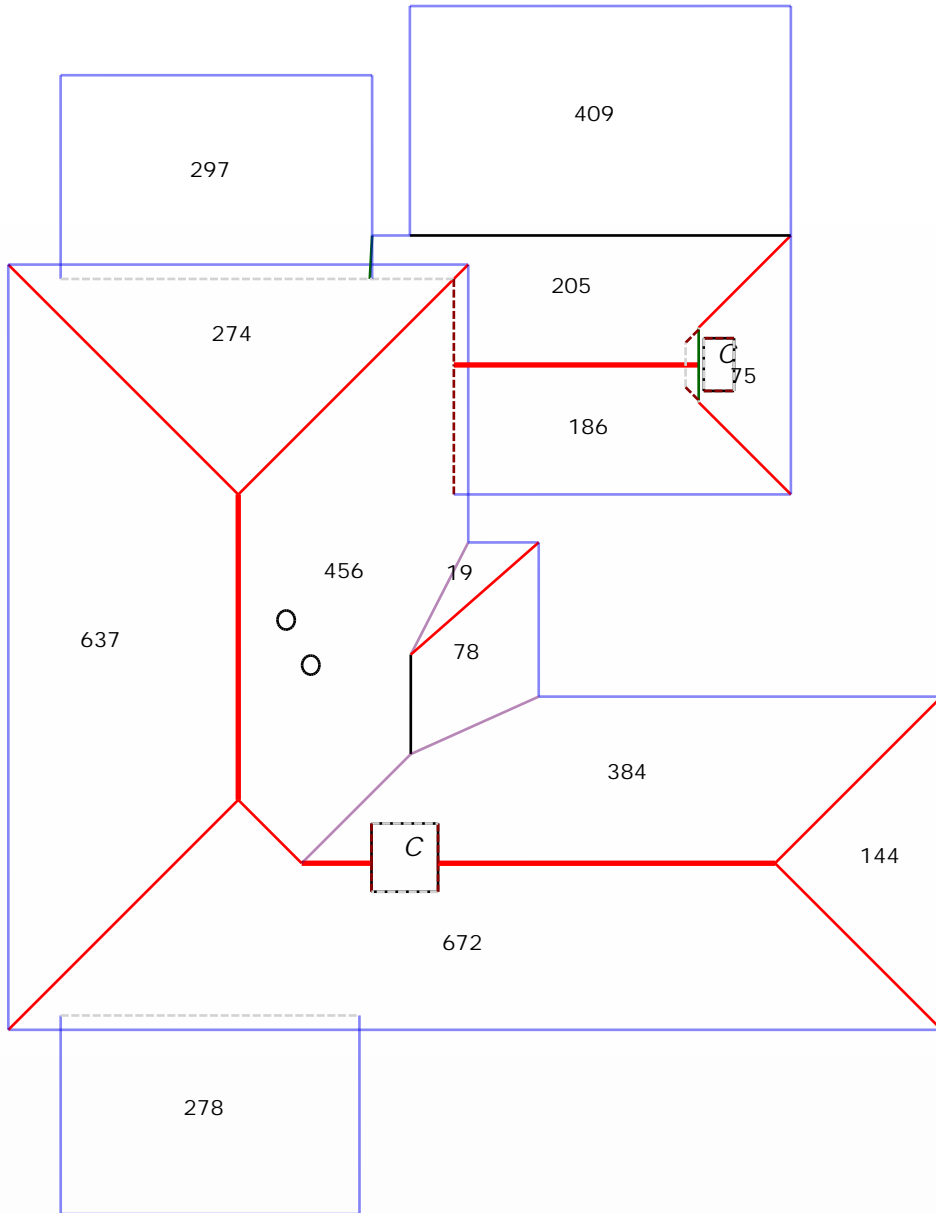

Roof Summary Page

Roof Summary Info

Total Squares: 415Q
Total Area: 4115sqft
Slope Area: 3131sqft
Flat Area: 984sqft
Total Planes: 23

Ridge Count: 4
Ridge Length: 65'
Eave Count: 20
Eave Length: 430'
Rake Count: 3
Rake Length: 9'
Hip Count: 9
Hip Length: 141'
Valley Count: 3
Valley Length: 30'
Apron Flashing Length: 67'
Step Flashing Length: 34'
Total Chimneys: 2
Pipe Vents: 2

This Report is Made by:
RoofEZ.com
Accurate Measurements, EZ Savings!
We take measuring to the next level

Length Diagram

Ridge Length: 65'
Eave Length: 430'
Rake Length: 9'
Hip Length: 141'
Valley Length: 30'
Step Flashing Length: 34'
Apron Flashing Length: 67'

Pitch Diagram

Roofing Inc.
 123 Main St.
 Houston, Texas 77095

Property Address:
 123 Sample St
 Houston, TX 75060

This Report is Made by:
RoofEZ.com
 Accurate Measurements, EZ Savings!
 We take measuring to the next level

Area Diagram

Total Squares: 415Q
 Total Area: 4115sqft
 Total Planes: 23

Notes Diagram

- A : 19 sqft.
- B : 75 sqft. (10 edges, 2 planes)
- C : 78 sqft.
- D : 144 sqft.
- E : 186 sqft.
- F : 205 sqft. (8 edges, 2 planes)
- G : 274 sqft.
- H : 278 sqft.
- I : 297 sqft.
- J : 384 sqft. (9 edges, 2 planes)
- K : 409 sqft.
- L : 456 sqft. (7 edges, 2 planes)
- M : 637 sqft.
- N : 672 sqft. (9 edges, 2 planes)
- CHIMNEY(s) : 2 planes.