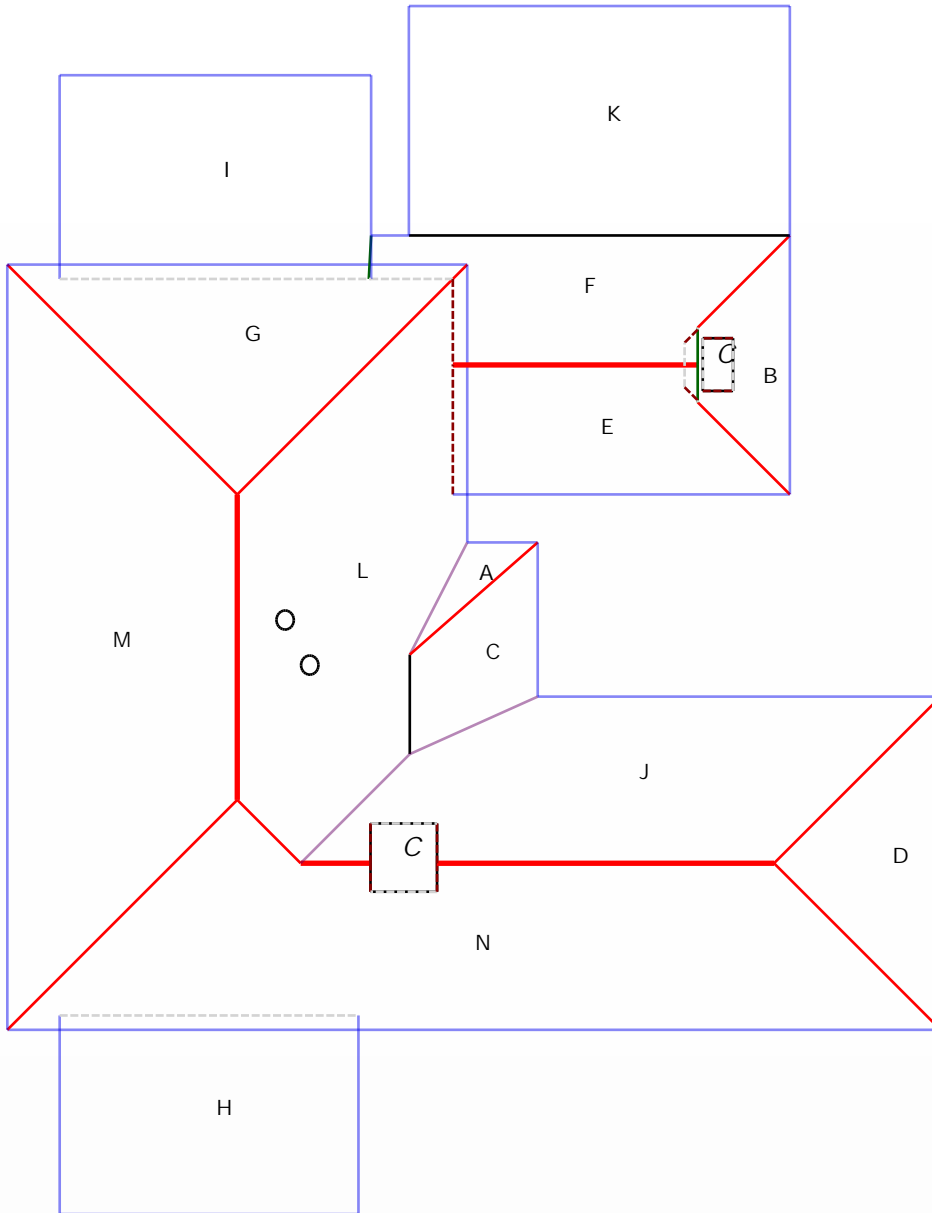

Roof Summary Page

Roof Summary Info

Total Squares: 415Q
Total Area: 4115sqft
Slope Area: 3131sqft
Flat Area: 984sqft
Total Planes: 23

Ridge Count: 4
Ridge Length: 65'
Eave Count: 20
Eave Length: 430'
Rake Count: 3
Rake Length: 9'
Hip Count: 9
Hip Length: 141'
Valley Count: 3
Valley Length: 30'
Apron Flashing Length: 67'
Step Flashing Length: 34'
Total Chimneys: 2
Pipe Vents: 2

This Report is Made by:
RoofEZ.com
Accurate Measurements, EZ Savings!
We take measuring to the next level

Length Diagram

Ridge Length: 65'
Eave Length: 430'
Rake Length: 9'
Hip Length: 141'
Valley Length: 30'
Step Flashing Length: 34'
Apron Flashing Length: 67'

Pitch Diagram

Roofing Inc.
 123 Main St.
 Houston, Texas 77095

Property Address:
 123 Sample St
 Houston, TX 75060

This Report is Made by:
RoofEZ.com
 Accurate Measurements, EZ Savings!
 We take measuring to the next level

Area Diagram

Total Squares: 415Q
 Total Area: 4115sqft
 Total Planes: 23

Notes Diagram

- A : 19 sqft.
- B : 75 sqft. (10 edges, 2 planes)
- C : 78 sqft.
- D : 144 sqft.
- E : 186 sqft.
- F : 205 sqft. (8 edges, 2 planes)
- G : 274 sqft.
- H : 278 sqft.
- I : 297 sqft.
- J : 384 sqft. (9 edges, 2 planes)
- K : 409 sqft.
- L : 456 sqft. (7 edges, 2 planes)
- M : 637 sqft.
- N : 672 sqft. (9 edges, 2 planes)
- CHIMNEY(s) : 2 planes.