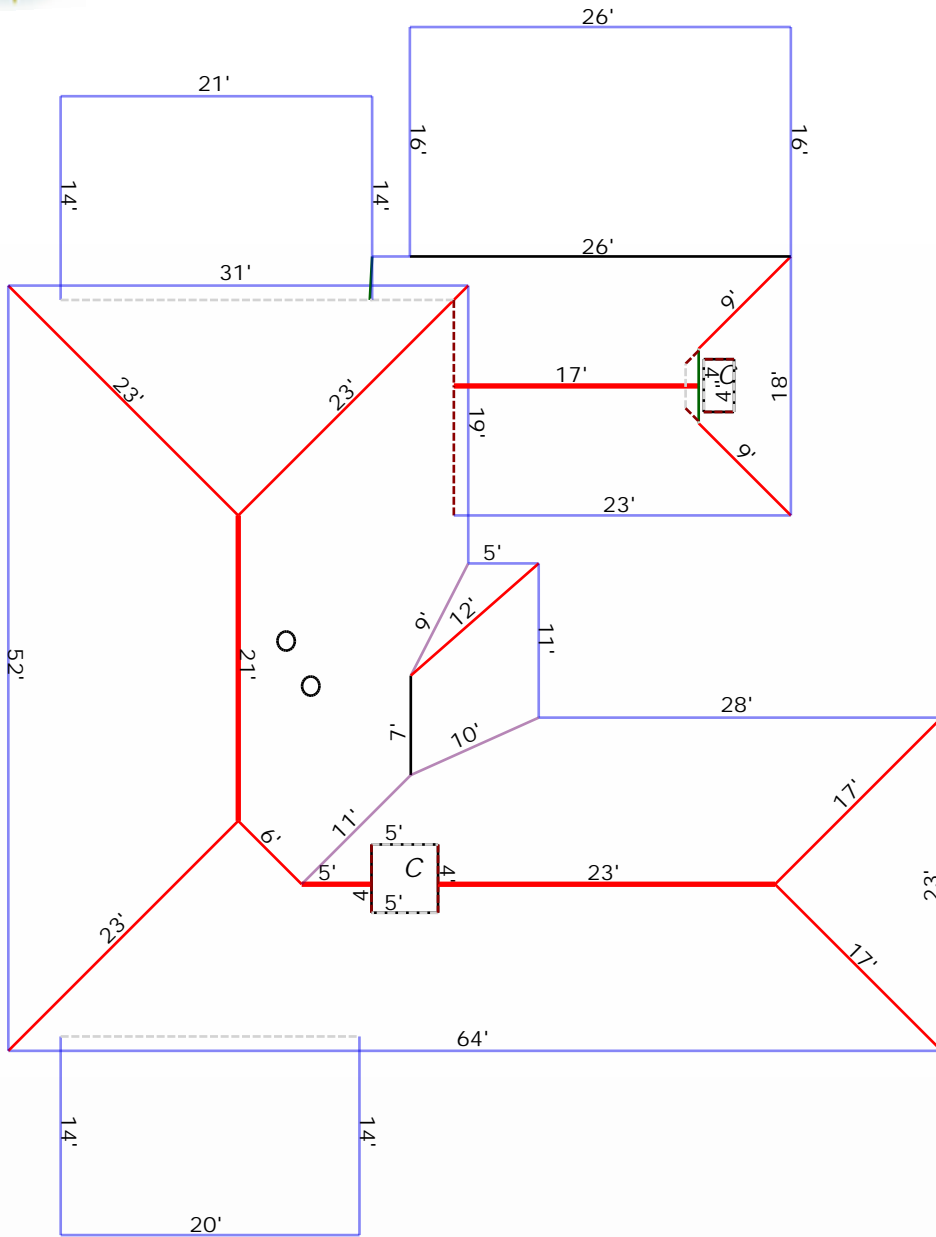

Roof Summary Page

Roof Summary Info

Total Squares: 415Q
Total Area: 4115sqft
Slope Area: 3131sqft
Flat Area: 984sqft
Total Planes: 23

Ridge Count: 4
Ridge Length: 65'
Eave Count: 20
Eave Length: 430'
Rake Count: 3
Rake Length: 9'
Hip Count: 9
Hip Length: 141'
Valley Count: 3
Valley Length: 30'
Apron Flashing Length: 67'
Step Flashing Length: 34'
Total Chimneys: 2
Pipe Vents: 2

Report Contents

Length Diagram	page 2
Pitch Diagram	page 3
Area Diagram	page 4
Notes Diagram	page 5
Images	page 6
Waste Calculation	page 7

Roofing Inc.
123 Main St.
Houston, Texas 77095

Property Address:
123 Sample St
Houston, TX 75060

This Report is Made by:
RoofEZ.com
Accurate Measurements, EZ Savings!
We take measuring to the next level

Length Diagram

Ridge Length: 65'
Eave Length: 430'
Rake Length: 9'
Hip Length: 141'
Valley Length: 30'
Step Flashing Length: 34'
Apron Flashing Length: 67'