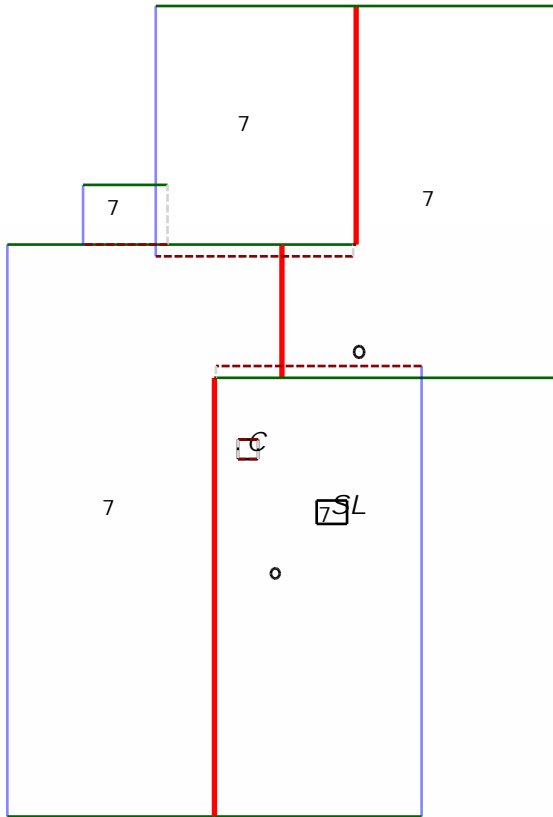

Roofing Inc.
123 Main St.
Houston, Texas 77095

Property Address:
123 Sample St
Houston, TX 75060

This Report is Made by:
RoofEZ.com
Accurate Measurements, EZ Savings!
We take measuring to the next level

Pitch Diagram