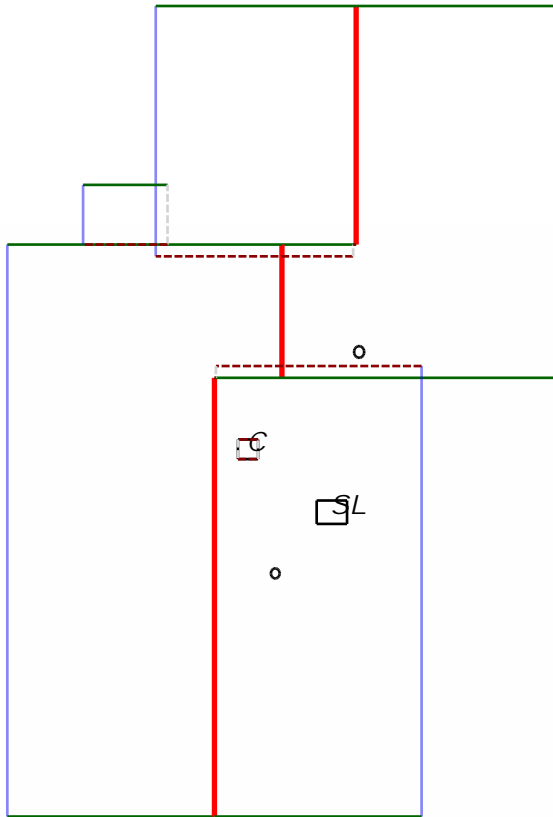

Roofing Inc.  
 123 Main St.  
 Houston, Texas 77095

Property Address:  
 123 Sample St  
 Houston, TX 75060

This Report is Made by:  
**RoofEZ.com**  
 Accurate Measurements, EZ Savings!  
 We take measuring to the next level

## Roof Summary Page

### Roof Summary Info

Total Squares: 315Q  
 Total Area: 3126sqft  
 Slope Area: 3126sqft  
 Flat Area: 0sqft  
 Total Planes: 14

Ridge Count: 4  
 Ridge Length: 88'  
 Eave Count: 7  
 Eave Length: 183'  
 Rake Count: 13  
 Rake Length: 175'  
 Hip Count: 0  
 Hip Length:  
 Valley Count: 0  
 Valley Length:  
 Apron Flashing Length: 10'  
 Step Flashing Length: 51'  
 Total Chimneys: 1  
 Total Skylights: 1  
 Pipe Vents: 2