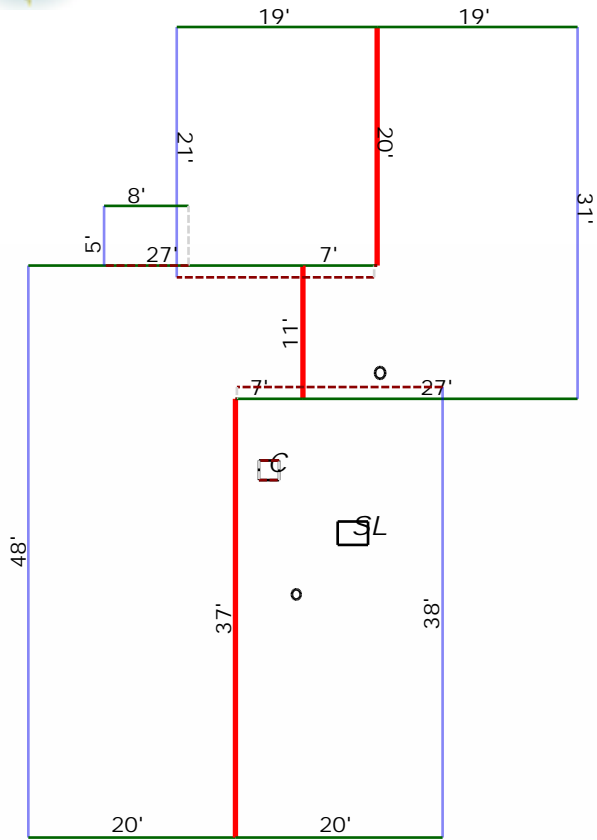

### Roof Summary Info

Total Squares: 315Q  
 Total Area: 3126sqft  
 Slope Area: 3126sqft  
 Flat Area: 0sqft  
 Total Planes: 14

Ridge Count: 4  
 Ridge Length: 88'  
 Eave Count: 7  
 Eave Length: 183'  
 Rake Count: 13  
 Rake Length: 175'  
 Hip Count: 0  
 Hip Length:  
 Valley Count: 0  
 Valley Length:  
 Apron Flashing Length: 10'  
 Step Flashing Length: 51'  
 Total Chimneys: 1  
 Total Skylights: 1  
 Pipe Vents: 2

### Report Contents

Length Diagram	page 2
Pitch Diagram	page 3
Area Diagram	page 4
Notes Diagram	page 5
Images	page 6
Waste Calculation	page 7

Roofing Inc.  
 123 Main St.  
 Houston, Texas 77095

Property Address:  
 123 Sample St  
 Houston, TX 75060

### Length Diagram

- Ridge Length: 88'
- Eave Length: 183'
- Rake Length: 175'
- Hip Length:
- Valley Length:
- Step Flashing Length: 51'
- Apron Flashing Length: 10'

Roofing Inc.  
123 Main St.  
Houston, Texas 77095