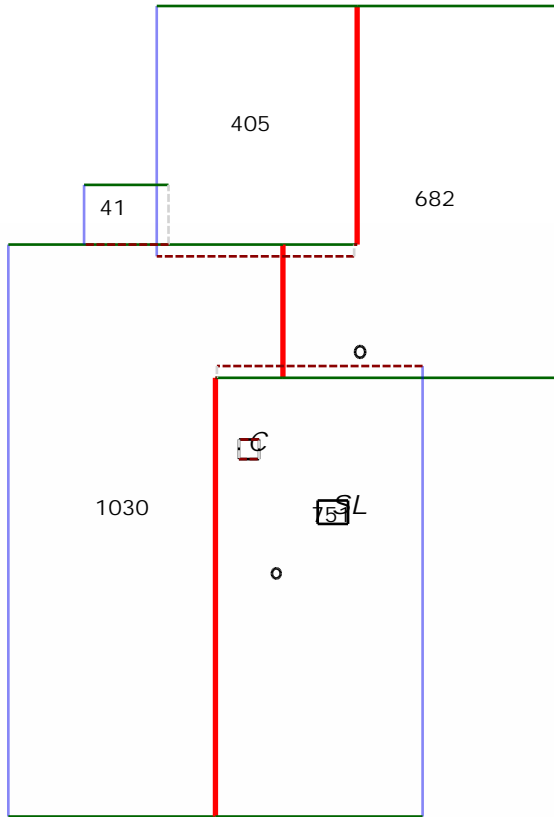

### Pitch Diagram

Roofing Inc.  
123 Main St.  
Houston, Texas 77095

Property Address:  
123 Sample St  
Houston, TX 75060

This Report is Made by:  
**RoofEZ.com**  
Accurate Measurements, EZ Savings!  
We take measuring to the next level

### Area Diagram

Total Squares: 31SQ  
Total Area: 3126sqft  
Total Planes: 14

Roofing Inc.  
123 Main St.  
Houston, Texas 77095

Property Address:  
123 Sample St  
Houston, TX 75060

This Report is Made by:  
**RoofEZ.com**  
Accurate Measurements, EZ Savings!  
We take measuring to the next level

### Notes Diagram

- A : 41 sqft.
- B : 108 sqft.
- C : 108 sqft.
- D : 405 sqft.
- E : 682 sqft. (6 edges, 2 planes)
- F : 751 sqft. (8 edges, 2 planes)
- G : 1030 sqft. (6 edges, 2 planes)
- CHIMNEY(s) : 1 planes.
- SKYLIGHT(s) : 1 planes.