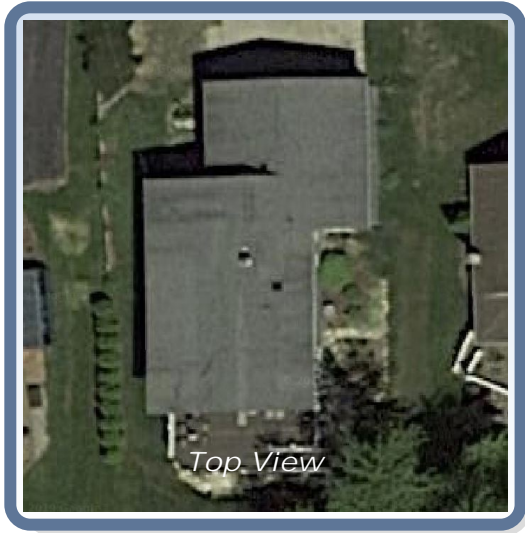

### Area Diagram

Total Squares: 31SQ  
Total Area: 3126sqft  
Total Planes: 14

Roofing Inc.  
123 Main St.  
Houston, Texas 77095

Property Address:  
123 Sample St  
Houston, TX 75060

This Report is Made by:  
**RoofEZ.com**  
Accurate Measurements, EZ Savings!  
We take measuring to the next level

### Notes Diagram

- A : 41 sqft.
- B : 108 sqft.
- C : 108 sqft.
- D : 405 sqft.
- E : 682 sqft. (6 edges, 2 planes)
- F : 751 sqft. (8 edges, 2 planes)
- G : 1030 sqft. (6 edges, 2 planes)
- CHIMNEY(s) : 1 planes.
- SKYLIGHT(s) : 1 planes.

*Top View*

*East View*

*West View*

*South View*

*North View*

Roofing Inc.  
123 Main St.  
Houston, Texas 77095

Property Address:  
123 Sample St  
Houston, TX 75060

*This Report is Made by:*  
**RoofEZ.com**  
Accurate Measurements, EZ Savings!  
We take measuring to the next level