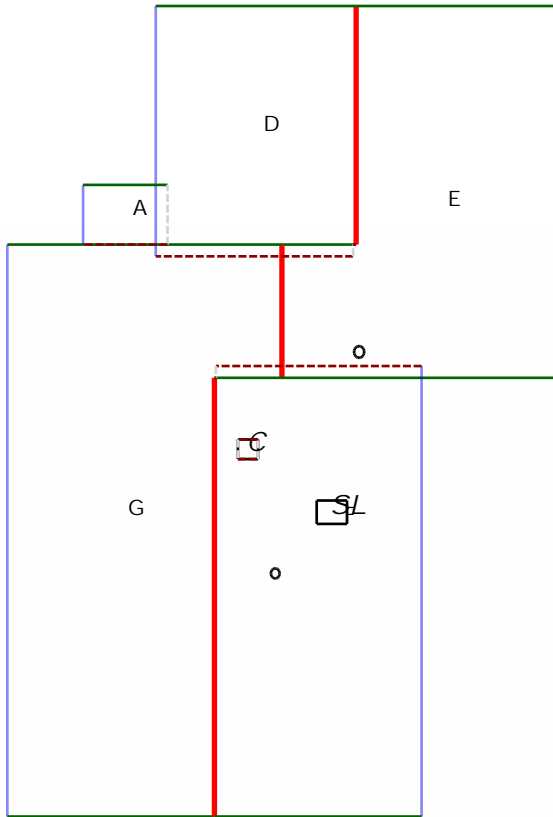

### Area Diagram

Total Squares: 31SQ  
Total Area: 3126sqft  
Total Planes: 14

Roofing Inc.  
123 Main St.  
Houston, Texas 77095

Property Address:  
123 Sample St  
Houston, TX 75060

This Report is Made by:  
**RoofEZ.com**  
Accurate Measurements, EZ Savings!  
We take measuring to the next level

### Notes Diagram

- A : 41 sqft.
- B : 108 sqft.
- C : 108 sqft.
- D : 405 sqft.
- E : 682 sqft. (6 edges, 2 planes)
- F : 751 sqft. (8 edges, 2 planes)
- G : 1030 sqft. (6 edges, 2 planes)
- CHIMNEY(s) : 1 planes.
- SKYLIGHT(s) : 1 planes.