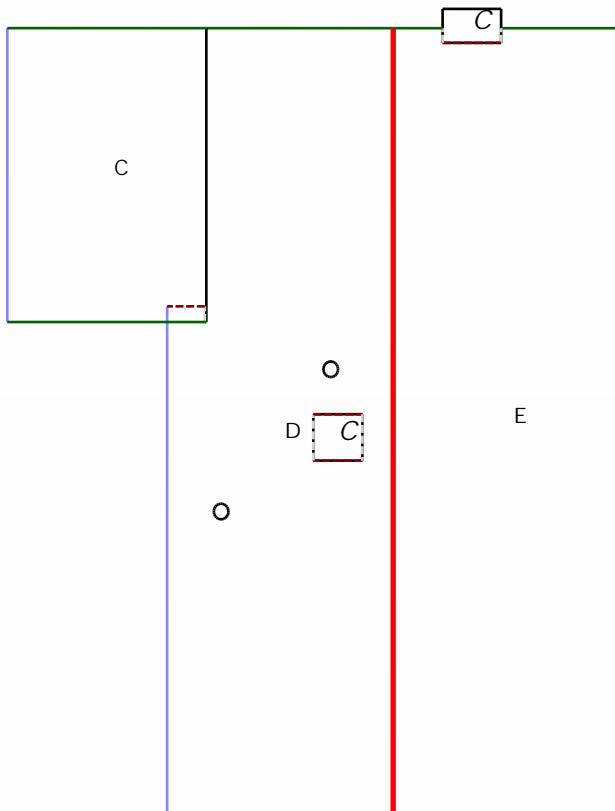

### Area Diagram

Total Squares: 185Q  
Total Area: 1802sqft  
Total Planes: 11

Roofing Inc.  
123 Main St.  
Houston, Texas 77095

Property Address:  
123 Sample St  
Houston, TX 75060

This Report is Made by:  
**RoofEZ.com**  
Accurate Measurements, EZ Savings!  
We take measuring to the next level

### Notes Diagram

- A : 65 sqft.
- B : 65 sqft.
- C : 236 sqft.
- D : 692 sqft. (10 edges, 2 planes)
- E : 744 sqft. (6 edges, 2 planes)
- CHIMNEY(s) : 2 planes.
- Vent(s) : 2 planes.

Roofing Inc.  
123 Main St.  
Houston, Texas 77095