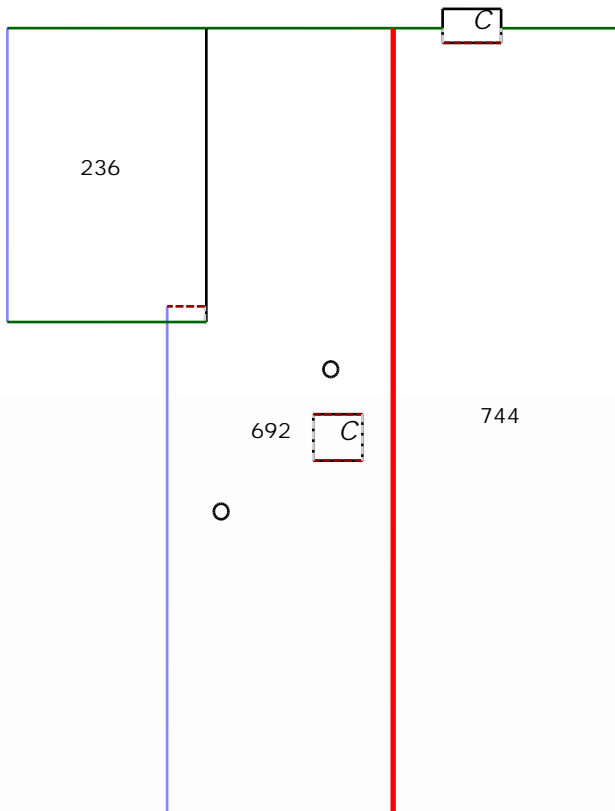

### Pitch Diagram

Roofing Inc.  
123 Main St.  
Houston, Texas 77095

Property Address:  
123 Sample St  
Houston, TX 75060

This Report is Made by:  
**RoofEZ.com**  
Accurate Measurements, EZ Savings!  
We take measuring to the next level

### Area Diagram

Total Squares: 185Q  
Total Area: 1802sqft  
Total Planes: 11

Roofing Inc.  
123 Main St.  
Houston, Texas 77095

Property Address:  
123 Sample St  
Houston, TX 75060

This Report is Made by:  
**RoofEZ.com**  
Accurate Measurements, EZ Savings!  
We take measuring to the next level

### Notes Diagram

- A : 65 sqft.
- B : 65 sqft.
- C : 236 sqft.
- D : 692 sqft. (10 edges, 2 planes)
- E : 744 sqft. (6 edges, 2 planes)
- CHIMNEY(s) : 2 planes.
- Vent(s) : 2 planes.

Roofing Inc.  
123 Main St.  
Houston, Texas 77095