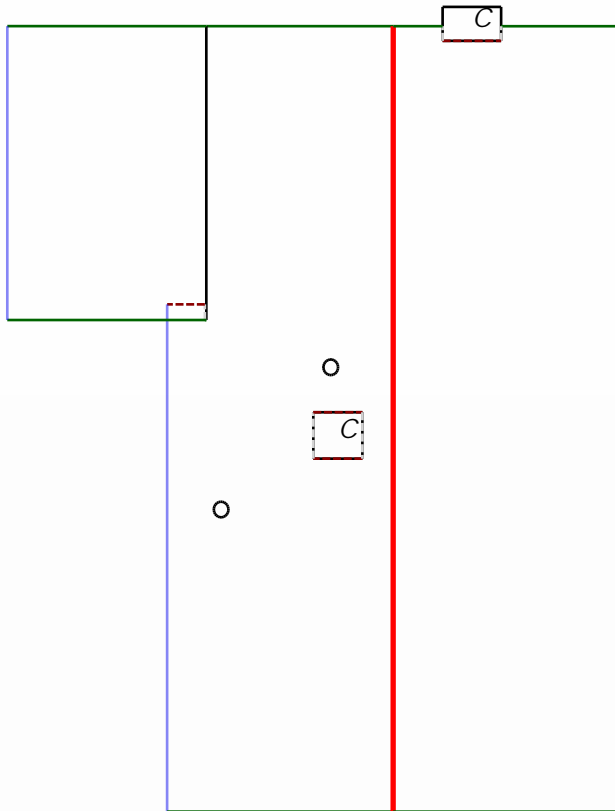

Roofing Inc.  
 123 Main St.  
 Houston, Texas 77095

Property Address:  
 123 Sample St  
 Houston, TX 75060

This Report is Made by:  
**RoofEZ.com**  
 Accurate Measurements, EZ Savings!  
 We take measuring to the next level

## Roof Summary Page

### Roof Summary Info

Total Squares: 185Q  
 Total Area: 1802sqft  
 Slope Area: 1802sqft  
 Flat Area: 0sqft  
 Total Planes: 11

Ridge Count: 2  
 Ridge Length: 60'  
 Eave Count: 5  
 Eave Length: 122'  
 Rake Count: 12  
 Rake Length: 103'  
 Hip Count: 0  
 Hip Length:  
 Valley Count: 0  
 Valley Length:  
 Apron Flashing Length: 9'  
 Step Flashing Length: 13'  
 Total Chimneys: 2  
 Total Vents: 2