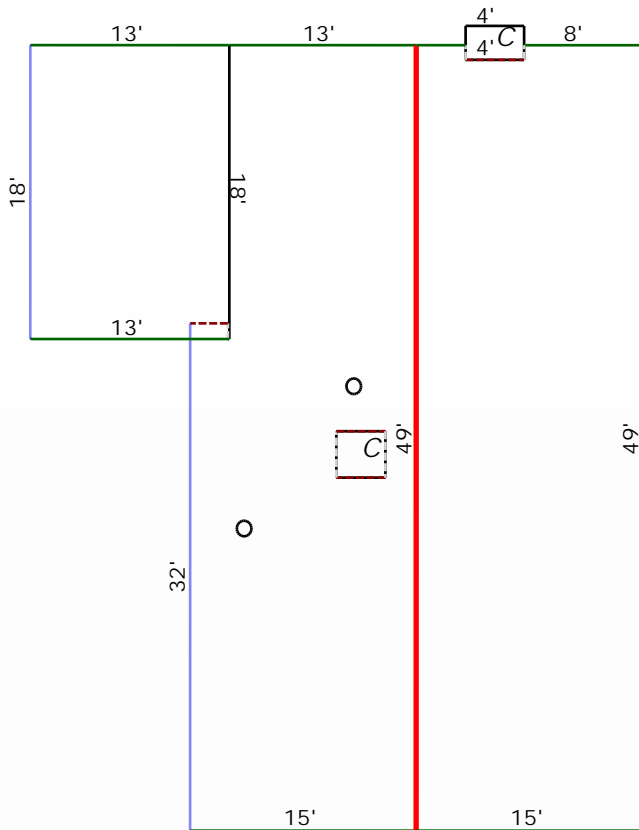

### Roof Summary Info

Total Squares: 185Q  
 Total Area: 1802sqft  
 Slope Area: 1802sqft  
 Flat Area: 0sqft  
 Total Planes: 11

Ridge Count: 2  
 Ridge Length: 60'  
 Eave Count: 5  
 Eave Length: 122'  
 Rake Count: 12  
 Rake Length: 103'  
 Hip Count: 0  
 Hip Length:  
 Valley Count: 0  
 Valley Length:  
 Apron Flashing Length: 9'  
 Step Flashing Length: 13'  
 Total Chimneys: 2  
 Total Vents: 2

### Report Contents

Length Diagram	page 2
Pitch Diagram	page 3
Area Diagram	page 4
Notes Diagram	page 5
Images	page 6
Waste Calculation	page 7

Roofing Inc.  
123 Main St.  
Houston, Texas 77095

Property Address:  
123 Sample St  
Houston, TX 75060

### Length Diagram

- Ridge Length: 60'
- Eave Length: 122'
- Rake Length: 103'
- Hip Length:
- Valley Length:
- Step Flashing Length: 13'
- Apron Flashing Length: 9'

Roofing Inc.  
123 Main St.  
Houston, Texas 77095