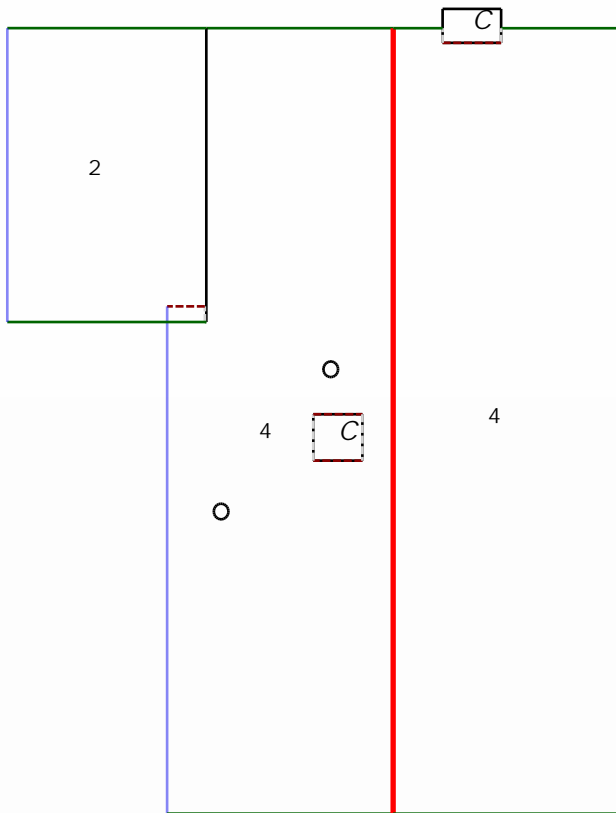

Roofing Inc.
123 Main St.
Houston, Texas 77095

Property Address:
123 Sample St
Houston, TX 75060

This Report is Made by:
RoofEZ.com
Accurate Measurements, EZ Savings!
We take measuring to the next level

Pitch Diagram